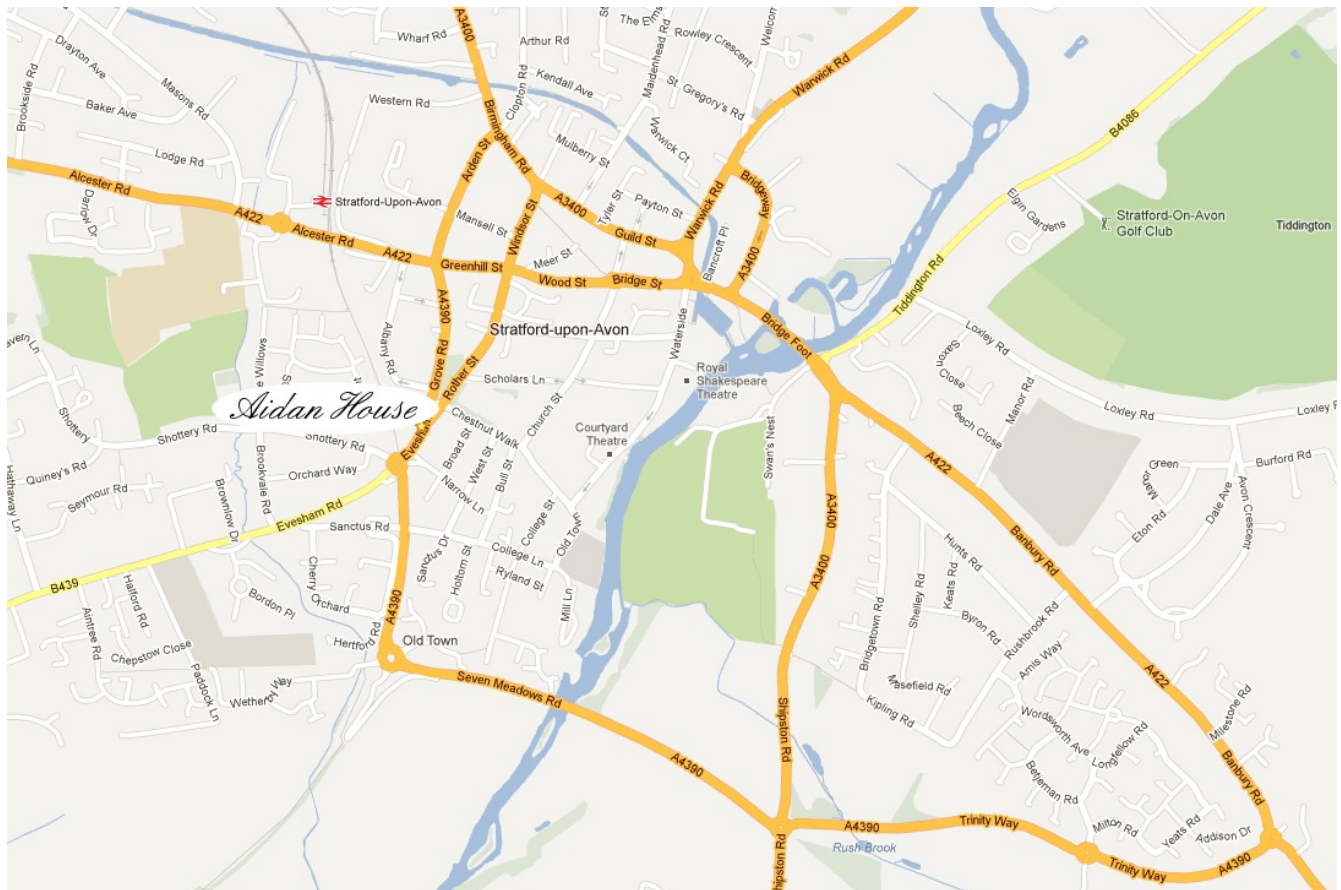

- Take A46 south towards Stratford
- At first roundabout take right fork staying on A46 towards Stratford
- At A34000 roundabout turn left (signposted towards Racecourse)
- After Tesco Supermarket turn right at traffic lights onto Arden Street
- Cross the next traffic lights onto Grove Road which becomes Evesham Place after 500 metres
- Aidan House is on the right
- The entrance for the car park is adjacent to The Dylan next door

From the A3400 Shipston Road

- At the roundabout after Waitrose, turn left onto A4390 (signposted Through Traffic)
- Cross the next roundabout (serving housing estate only) staying on A4390
- At roundabout with B439, turn right
- Aidan House is on left after 100m
- The entrance for the car park is adjacent to The Dylan next door

Walking from The Railway Station (10 minutes)

- Walk out of the railway station and follow the road to the traffic lights
- Turn right at the lights, crossing the road onto Grove Road
- Grove Road becomes Evesham Place after 500m metres
- Aidan House is on the right

Walking from The Coach Park (15 minutes)

- Walk through The Leisure Centre and head for The Town Centre
- Walk up Bridge Street towards Barclays Bank
- Take the left fork at Barclays, onto Wood Street
- Follow Wood Street to The American Fountain where you turn left onto Rother Street
- Continue down Rother Street until it joins with Evesham Place
- Aidan House is on the right.